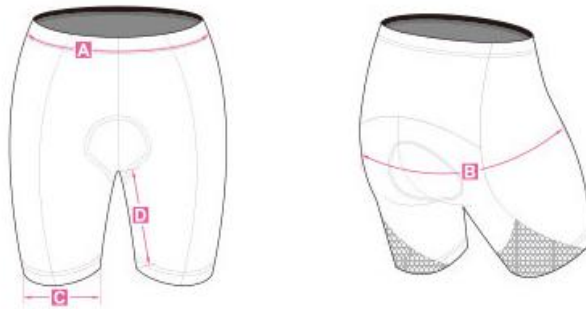

Men Triathlon Shorts									
SIZING		XS	S	M	L	XL	2XL	3XL	4XL
A	1/2 Waist	11-12	12-13	13-14	14-15	15-16	16-17	17-18	18-19
		28-30.5	30.5-33	33-35.5	35.5-38	38-40.5	40.5-43	43-45.5	45.5-48
B	1/2 Hips	14-15	15-16	16-17	17-18	18-19	19-20	20-21	22-23
		35.5-38	38-40.5	40.5-43	43-45.5	45.5-48	48-50.5	50.5-53	53-55.5
C	1/2 Leg	7-7.5	7.5-8	8-8.5	8.5-9	9-9.5	9.5-10	10-10.5	10.5-11
		18-19	19-20	20-21	22-23	23-24	24-25	25-26	26-27
D	Inseam	7.5-8	8-8.5	8.5-9	9-9.5	9.5-10	10-10.5	10.5-11	11-11.5
		19.5-20.5	20.5-21.5	21.5-22.5	22.5-23.5	23.5-24.5	24.5-25.5	25.5-26.5	26.5-27.5

INCH

CM

Women Triathlon Shorts									
SIZING		XS	S	M	L	XL	2XL	3XL	4XL
A	1/2 Waist	10-11	11-12	12-13	13-14	14-15	15-16	16-17	17-18
		25.5-28	28-30.5	30.5-33	33-35.5	35.5-38	38-40.5	40.5-43	43-45.5
B	1/2 Hips	13-14	14-15	15-16	16-17	17-18	18-19	19-20	20-21
		33-35.5	35.5-38	38-40.5	40.5-43	43-45.5	45.5-48	48-50.5	50.5-53
C	1/2 Leg	6.5-7	7-7.5	7.5-8	8-8.5	8.5-9	9-9.5	9.5-10	10-10.5
		17-18	18-19	19-20	20-21	22-23	23-24	24-25	25-26
D	Inseam	6.5-7	7.5-8	8-8.5	8.5-9	9-9.5	9.5-10	10-10.5	10.5-11
		18-19	19-20	20-21	22-23	23-24	24-25	25-26	26-27