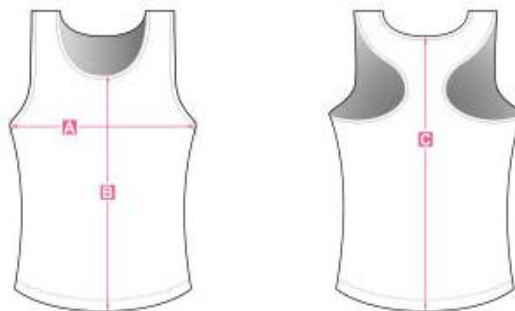

Men Triathlon Singlet

SIZING		XS	S	M	L	XL	2XL	3XL	4XL
A	1/2 Chest Width	14-14.5	14.5-15	15.5-16	16-16.5	17-17.5	17.5-18	18-18.5	19-19.5
		35-36	37-38	39-40	41-42	43-44	45-46	47-48	49-50
B	Front Length	17.5-18	18-18.5	19-19.5	20-20.5	21-21.5	21.5-22	22.5-23	23-23.5
		45-46	47-48	49-50	51-52	53-54	55-56	57-58	59-60
C	Back Length	21-21.5	21.5-22	22.5-23	23-23.5	24-24.5	24.5-25	25.5-26	26.5-27
		53-54	55-56	57-58	59-60	61-62	63-64	65-66	67-68

INCH

CM

Women Triathlon Singlet

SIZING		XS	S	M	L	XL	2XL	3XL	4XL
A	1/2 Chest Width	13-13.5	14-14.5	14.5-15	15.5-16	16-16.5	17-17.5	17.5-18	18-18.5
		33-34	35-36	37-38	39-40	41-42	43-44	45-46	47-48
B	Front Length	17-17.5	17.5-18	18-18.5	19-19.5	20-20.5	21-21.5	21.5-22	22.5-23
		43-44	45-46	47-48	49-50	51-52	53-54	55-56	57-58
C	Back Length	20-20.5	21-21.5	21.5-22	22.5-23	23-23.5	24-24.5	24.5-25	25.5-26
		51-52	53-54	55-56	57-58	59-60	61-62	63-64	65-66