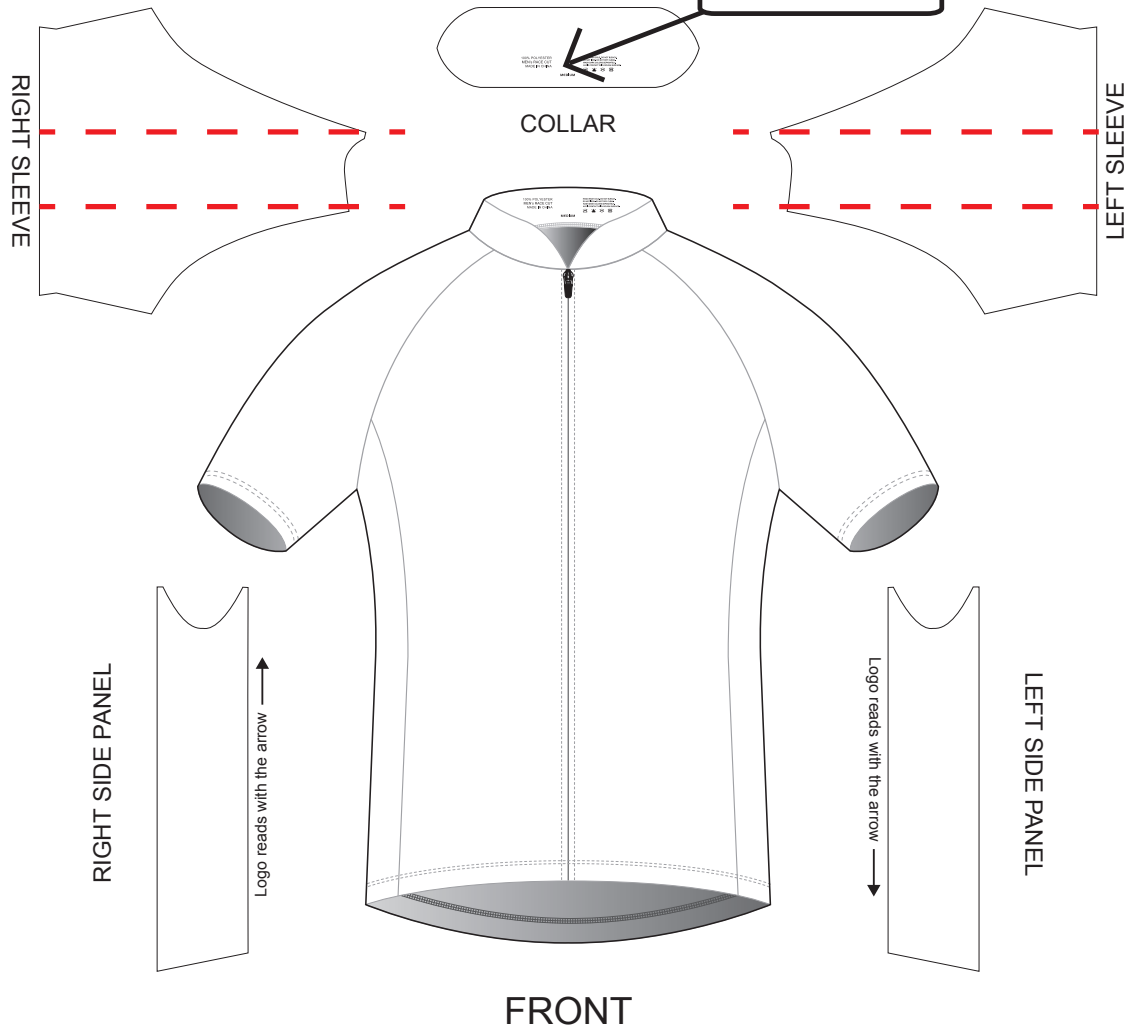

AA001 Short Sleeve Cycling Jersey

PLEASE DO NOT MODIFY THIS TEMPLATE

RAGLAN Sleeve

Place Sleeve Logo within Red dashed Lines.

Optional:
Add Branding logo here

Apply sleeve and side panel art to Front and Back Jersey View.

COLORS USED:

COLLAR STYLE:

- This template can be edited with vector graphic software programs. Adobe Illustrator CS5 is recommended.
- All logos must be provided in vector format and all fonts must be converted into outline.
- The color on-screen may vary from the finished product. To confirm the color please refer to PANTONE® MATCHING SYSTEM FORMULA GUIDE Solid Coated.
- We will try the best to match the PANTONE® colors when printing, but exact matching cannot be guaranteed, due to variation in temperature, humidity and materials.