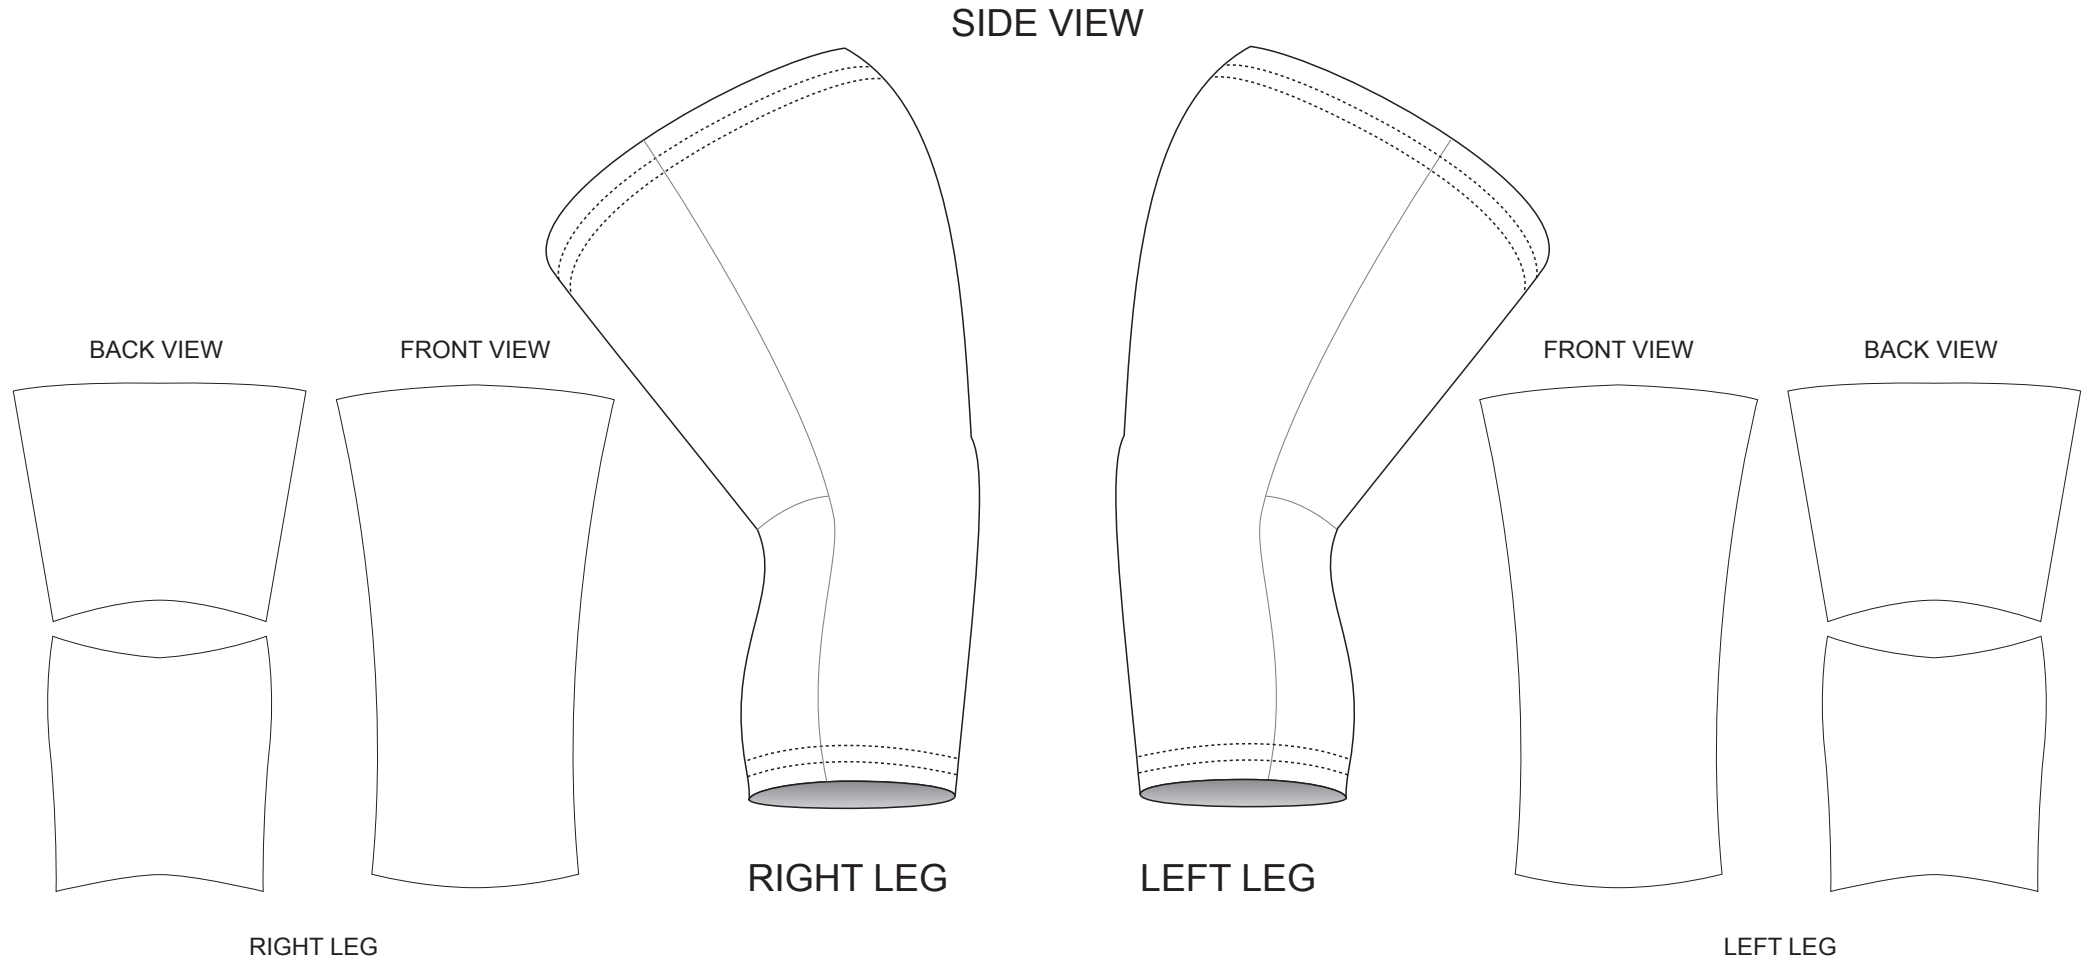

Cycling Knee Warmers

PLEASE DO NOT MODIFY THIS TEMPLATE

Three Panel Style

COLORS USED:

FLATLOCK COLOR OPTIONS:

- This template can be edited with vector graphic software programs. Adobe Illustrator CS5 is recommended.
- All logos must be provided in vector format and all fonts must be converted into outline.
- The color on-screen may vary from the finished product. To confirm the color please refer to PANTONE® MATCHING SYSTEM FORMULA GUIDE Solid Coated.
- We will try the best to match the PANTONE® colors when printing, but exact matching cannot be guaranteed, due to variation in temperature, humidity and materials.