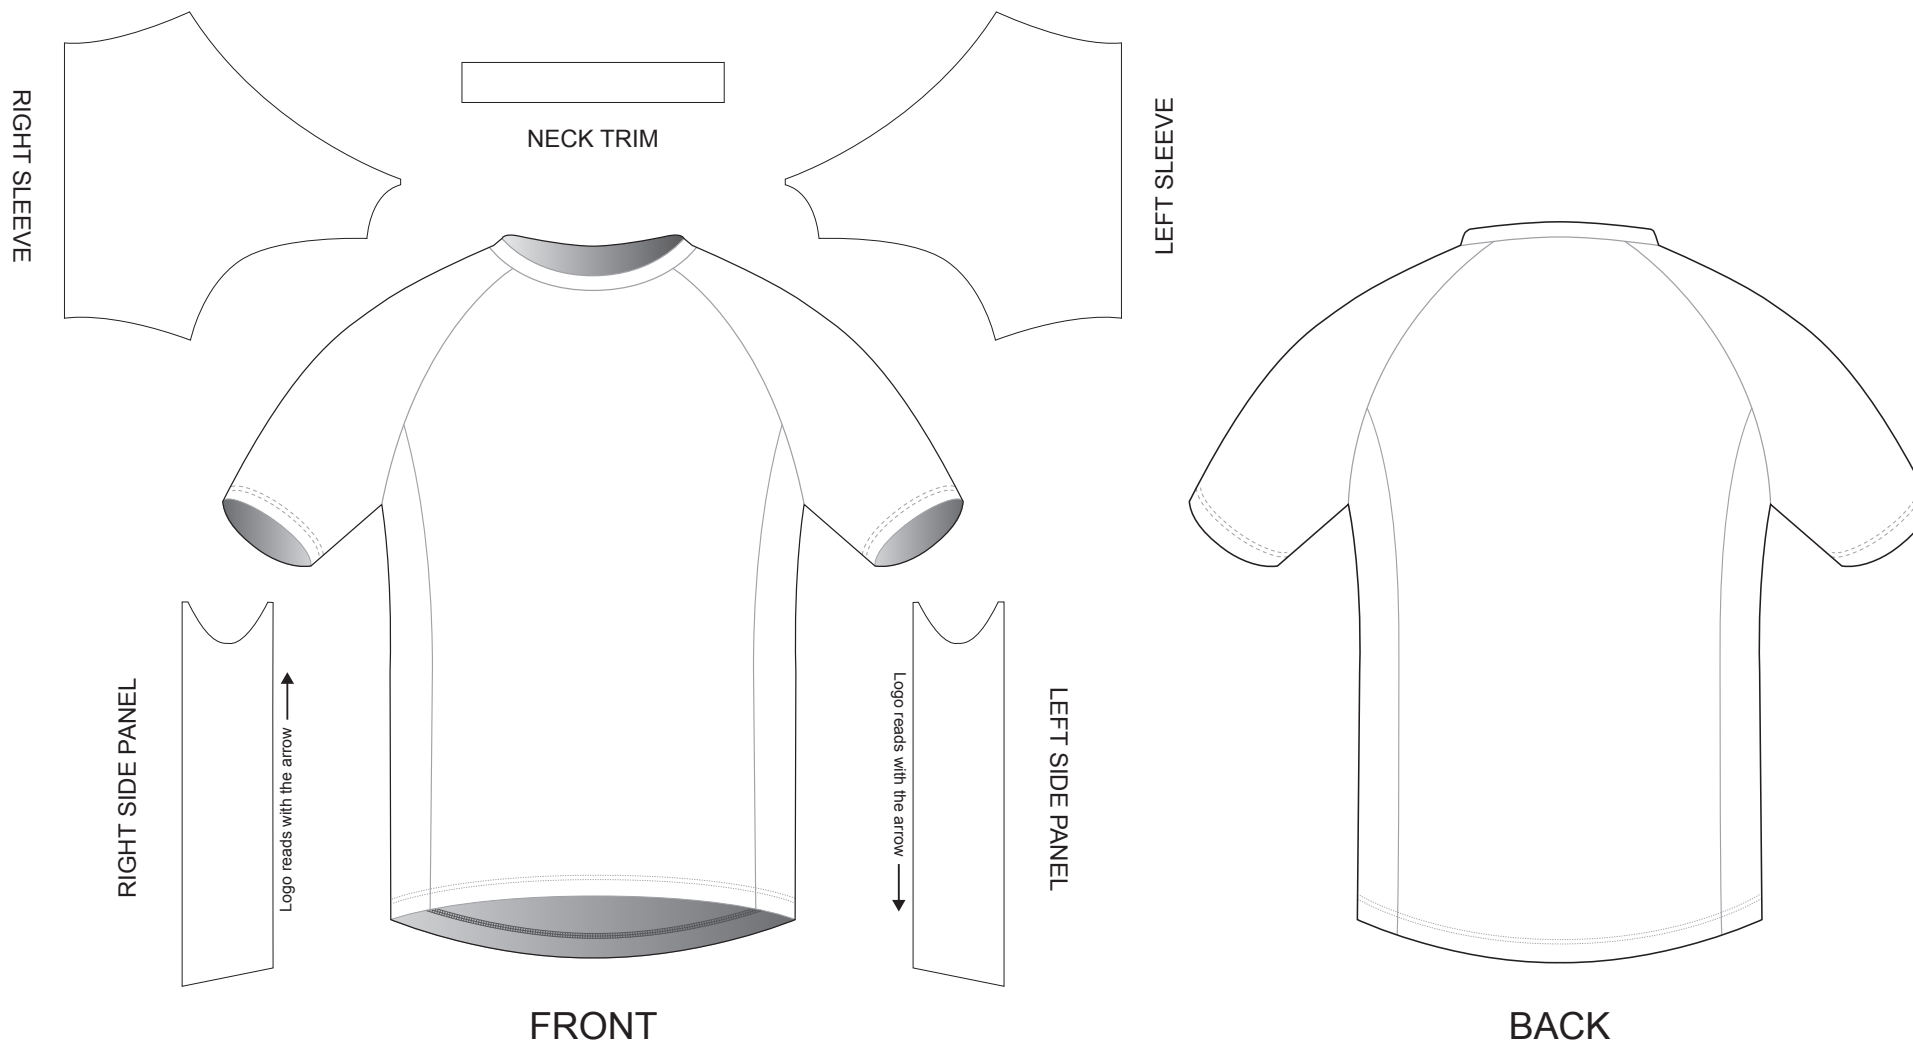

# CB003 Unisex Short Sleeve Running Shirt **PLEASE DO NOT MODIFY THIS TEMPLATE**

Raglan, Crew Neck, with Side Panels

## COLORS USED:

# CB007 Women's Short Sleeve Running Shirt

**PLEASE DO NOT MODIFY THIS TEMPLATE**

Raglan, Crew Neck, with Side Panels, WOMEN