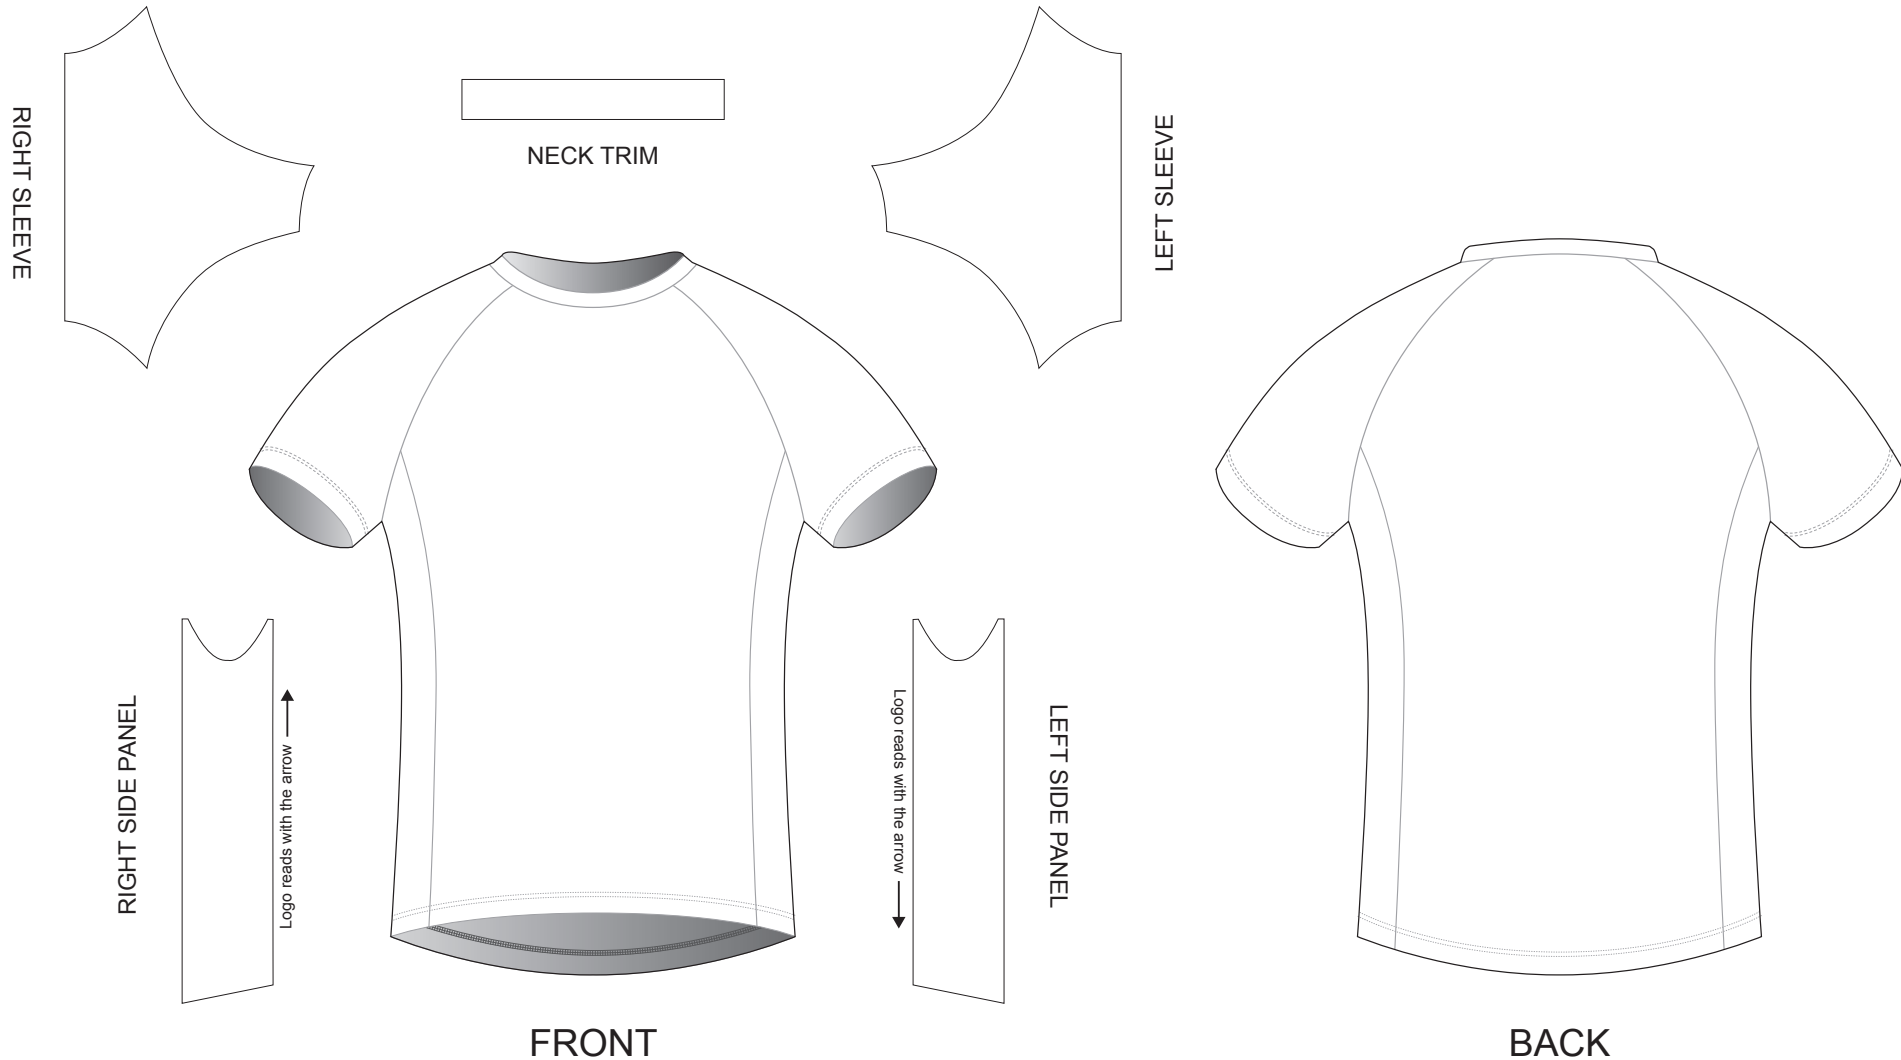

# CB003 Unisex Short Sleeve Running Shirt **PLEASE DO NOT MODIFY THIS TEMPLATE**

Raglan, Crew Neck, with Side Panels

# CB007 Women's Short Sleeve Running Shirt

**PLEASE DO NOT MODIFY THIS TEMPLATE**

Raglan, Crew Neck, with Side Panels, WOMEN