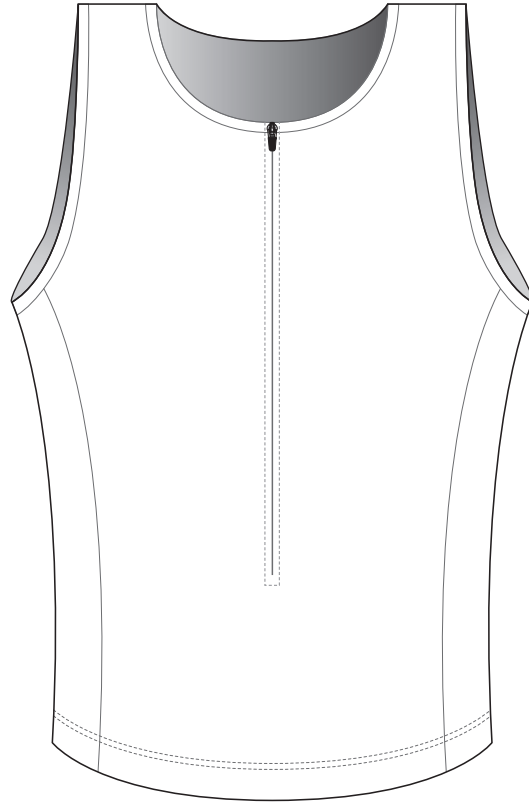

Triathlon Singlet Gold/Bronze

PLEASE DO NOT MODIFY THIS TEMPLATE

CLASSIC, with Three Rear Pockets

LEFT BINDING

RIGHT BINDING

RIGHT SIDE PANEL

Logo reads with the arrow →

FRONT

Logo reads with the arrow ↓

LEFT SIDE PANEL

BACK

COLORS USED:

FLATLOCK COLOR OPTIONS:

- This template can be edited with vector graphic software programs. Adobe Illustrator CS5 is recommended.
- All logos must be provided in vector format and all fonts must be converted into outline.
- The color on-screen may vary from the finished product. To confirm the color please refer to PANTONE® MATCHING SYSTEM FORMULA GUIDE Solid Coated.
- We will try the best to match the PANTONE® colors when printing, but exact matching cannot be guaranteed, due to variation in temperature, humidity and materials.