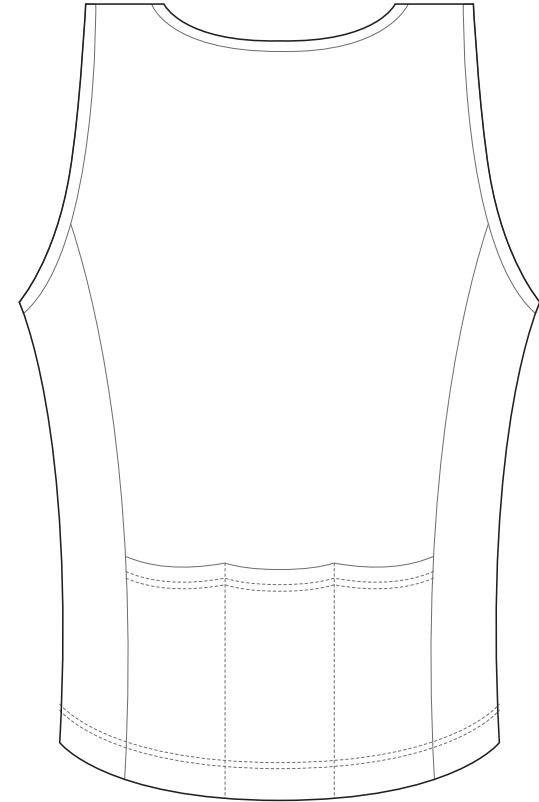

Triathlon Singlet Gold/Bronze

PLEASE DO NOT MODIFY THIS TEMPLATE

CLASSIC, with Three Rear Pockets

LEFT BINDING

RIGHT BINDING

RIGHT SIDE PANEL

Logo reads with the arrow →

FRONT

Logo reads with the arrow ↓

LEFT SIDE PANEL

BACK

COLORS USED:

FLATLOCK COLOR OPTIONS:

- This template can be edited with vector graphic software programs. Adobe Illustrator CS5 is recommended.
- All logos must be provided in vector format and all fonts must be converted into outline.
- The color on-screen may vary from the finished product. To confirm the color please refer to PANTONE® MATCHING SYSTEM FORMULA GUIDE Solid Coated.
- We will try the best to match the PANTONE® colors when printing, but exact matching cannot be guaranteed, due to variation in temperature, humidity and materials.